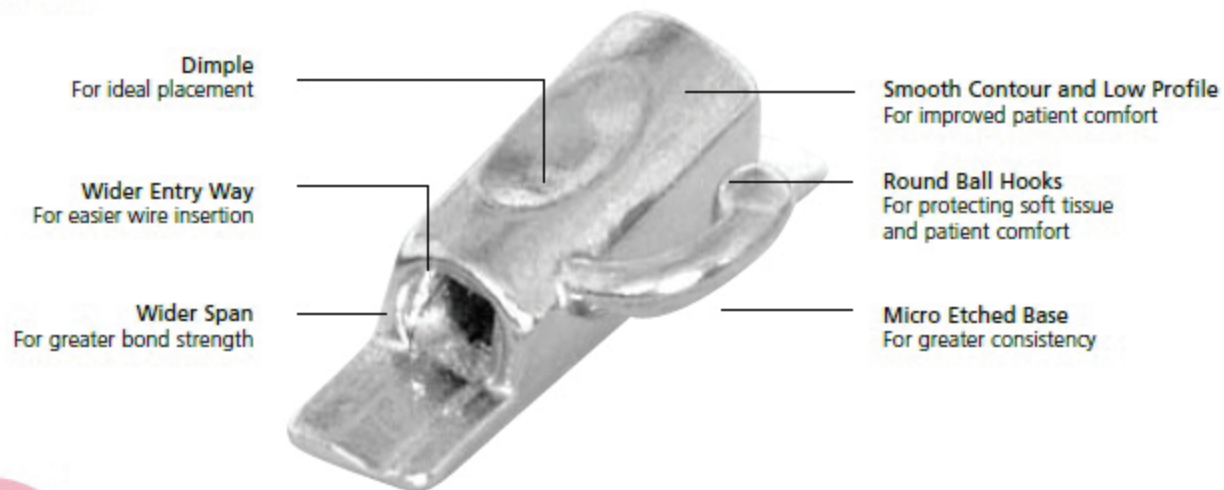

# Bondable Buccal Tubes

GAC Bondable Buccal Tubes

## Non-Convertible Single Tubes

This non-convertible single tube complements the Roth technique. The hook is mesio-gingival and the tube has a dimple to facilitate positioning with a placer. The span is 4.0mm.

Many other buccal tubes are available, phone for details

Slot Size	Slot Torque	Offset	U/L	Bondable	
				Right	Left
.022	-14°	14D	Upper	68-172-05	68-272-05
.022	-25°	6D	Lower	68-372-05	68-472-05